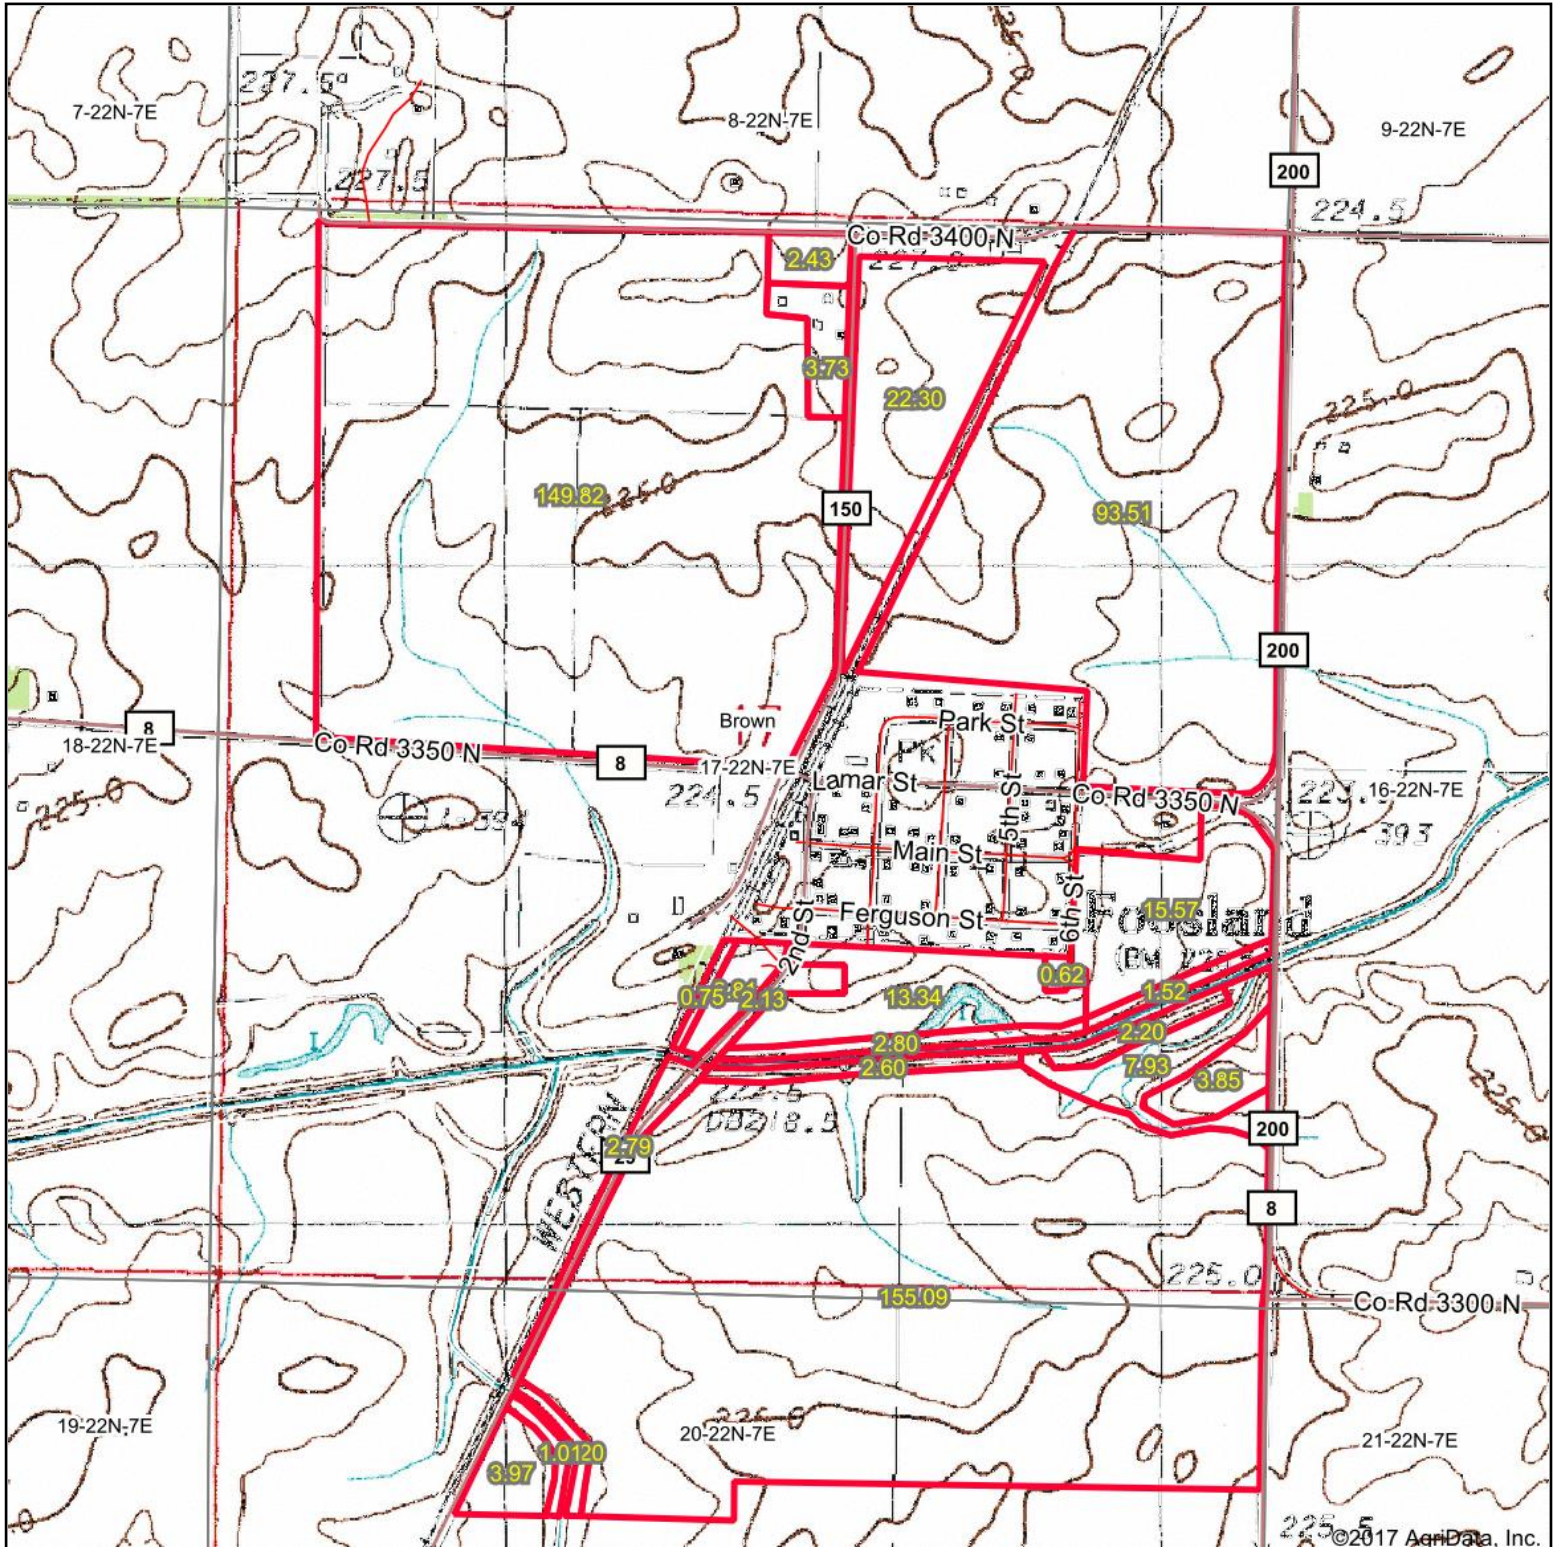

Topography Map

map center: 40° 21' 42.24, -88° 25' 54.89

0ft 1099ft 2198ft

17-22N-7E
Champaign County
Illinois

1/7/2018

Wallace
Land Company

Maps Provided By:
surety
CUSTOMIZED ONLINE MAPPING

© AgriData, Inc. 2017 www.AgriDataInc.com